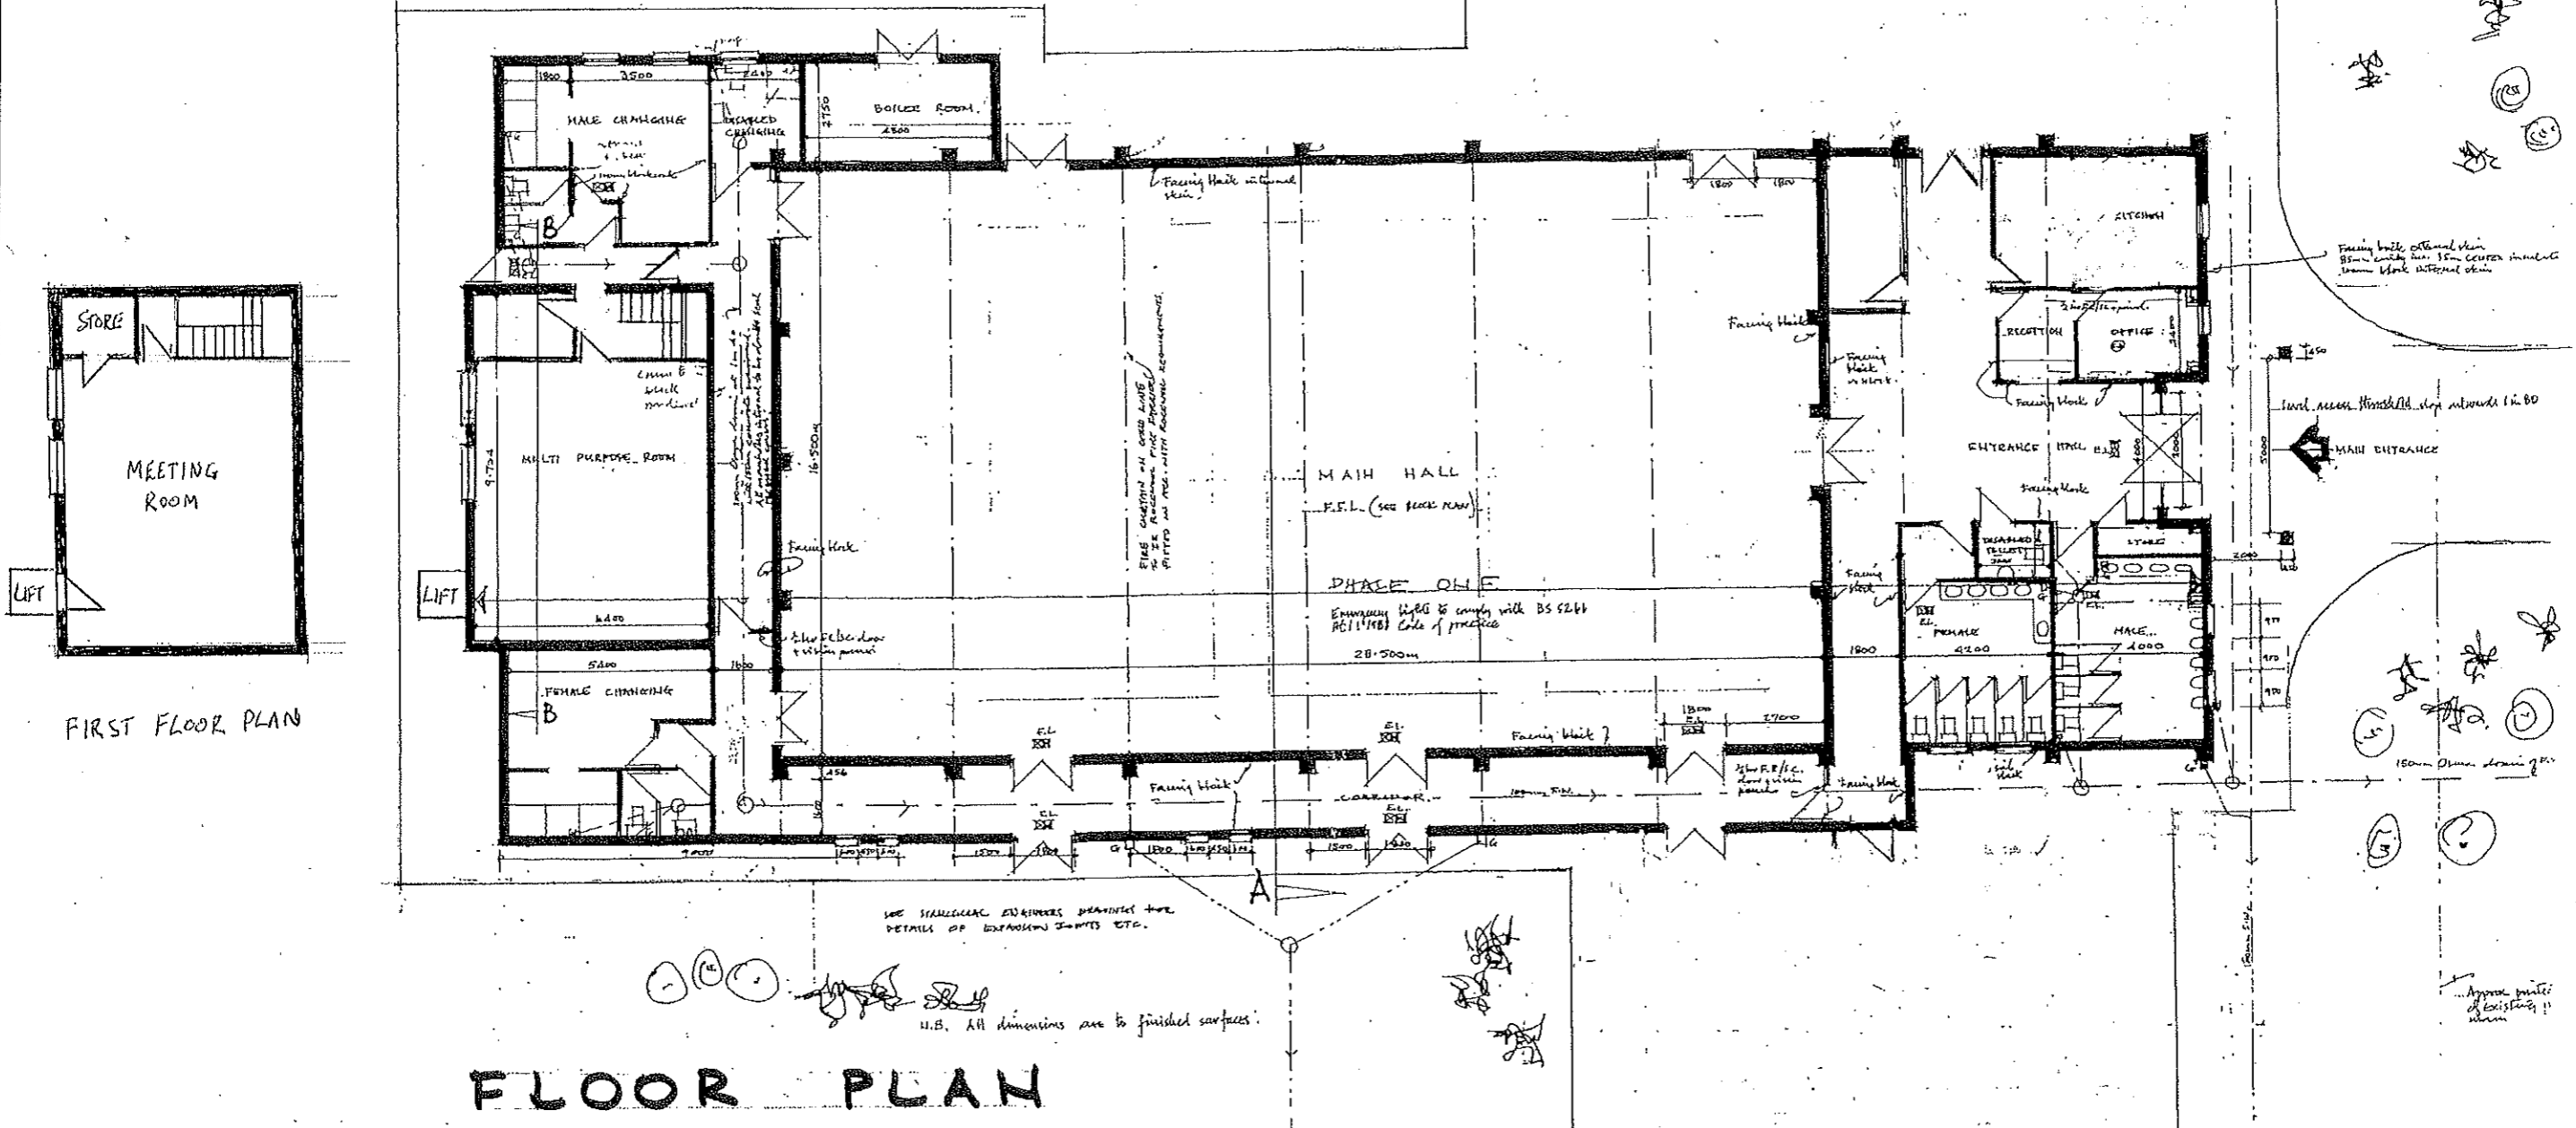

KIDWELLY TOWN COUNCIL  
 PRINCESS GWENLLIAN HALL  
 MANAGEMENT TENDER

APPENDIX B i

FLOOR PLAN

COMMUNITY HALL, KIDWELLY

partneriaeth HAROLD METCALFE partnership		pensaer : architect	
32 Spilman Street, Carmarthen, Dyfed, Wales tel. Carmarthen (01267) 237427 fax 238693			
Job Title	Scale	Revision	
	Date		
Drawing Title	Drawn	Dr. No.	
	Checked		