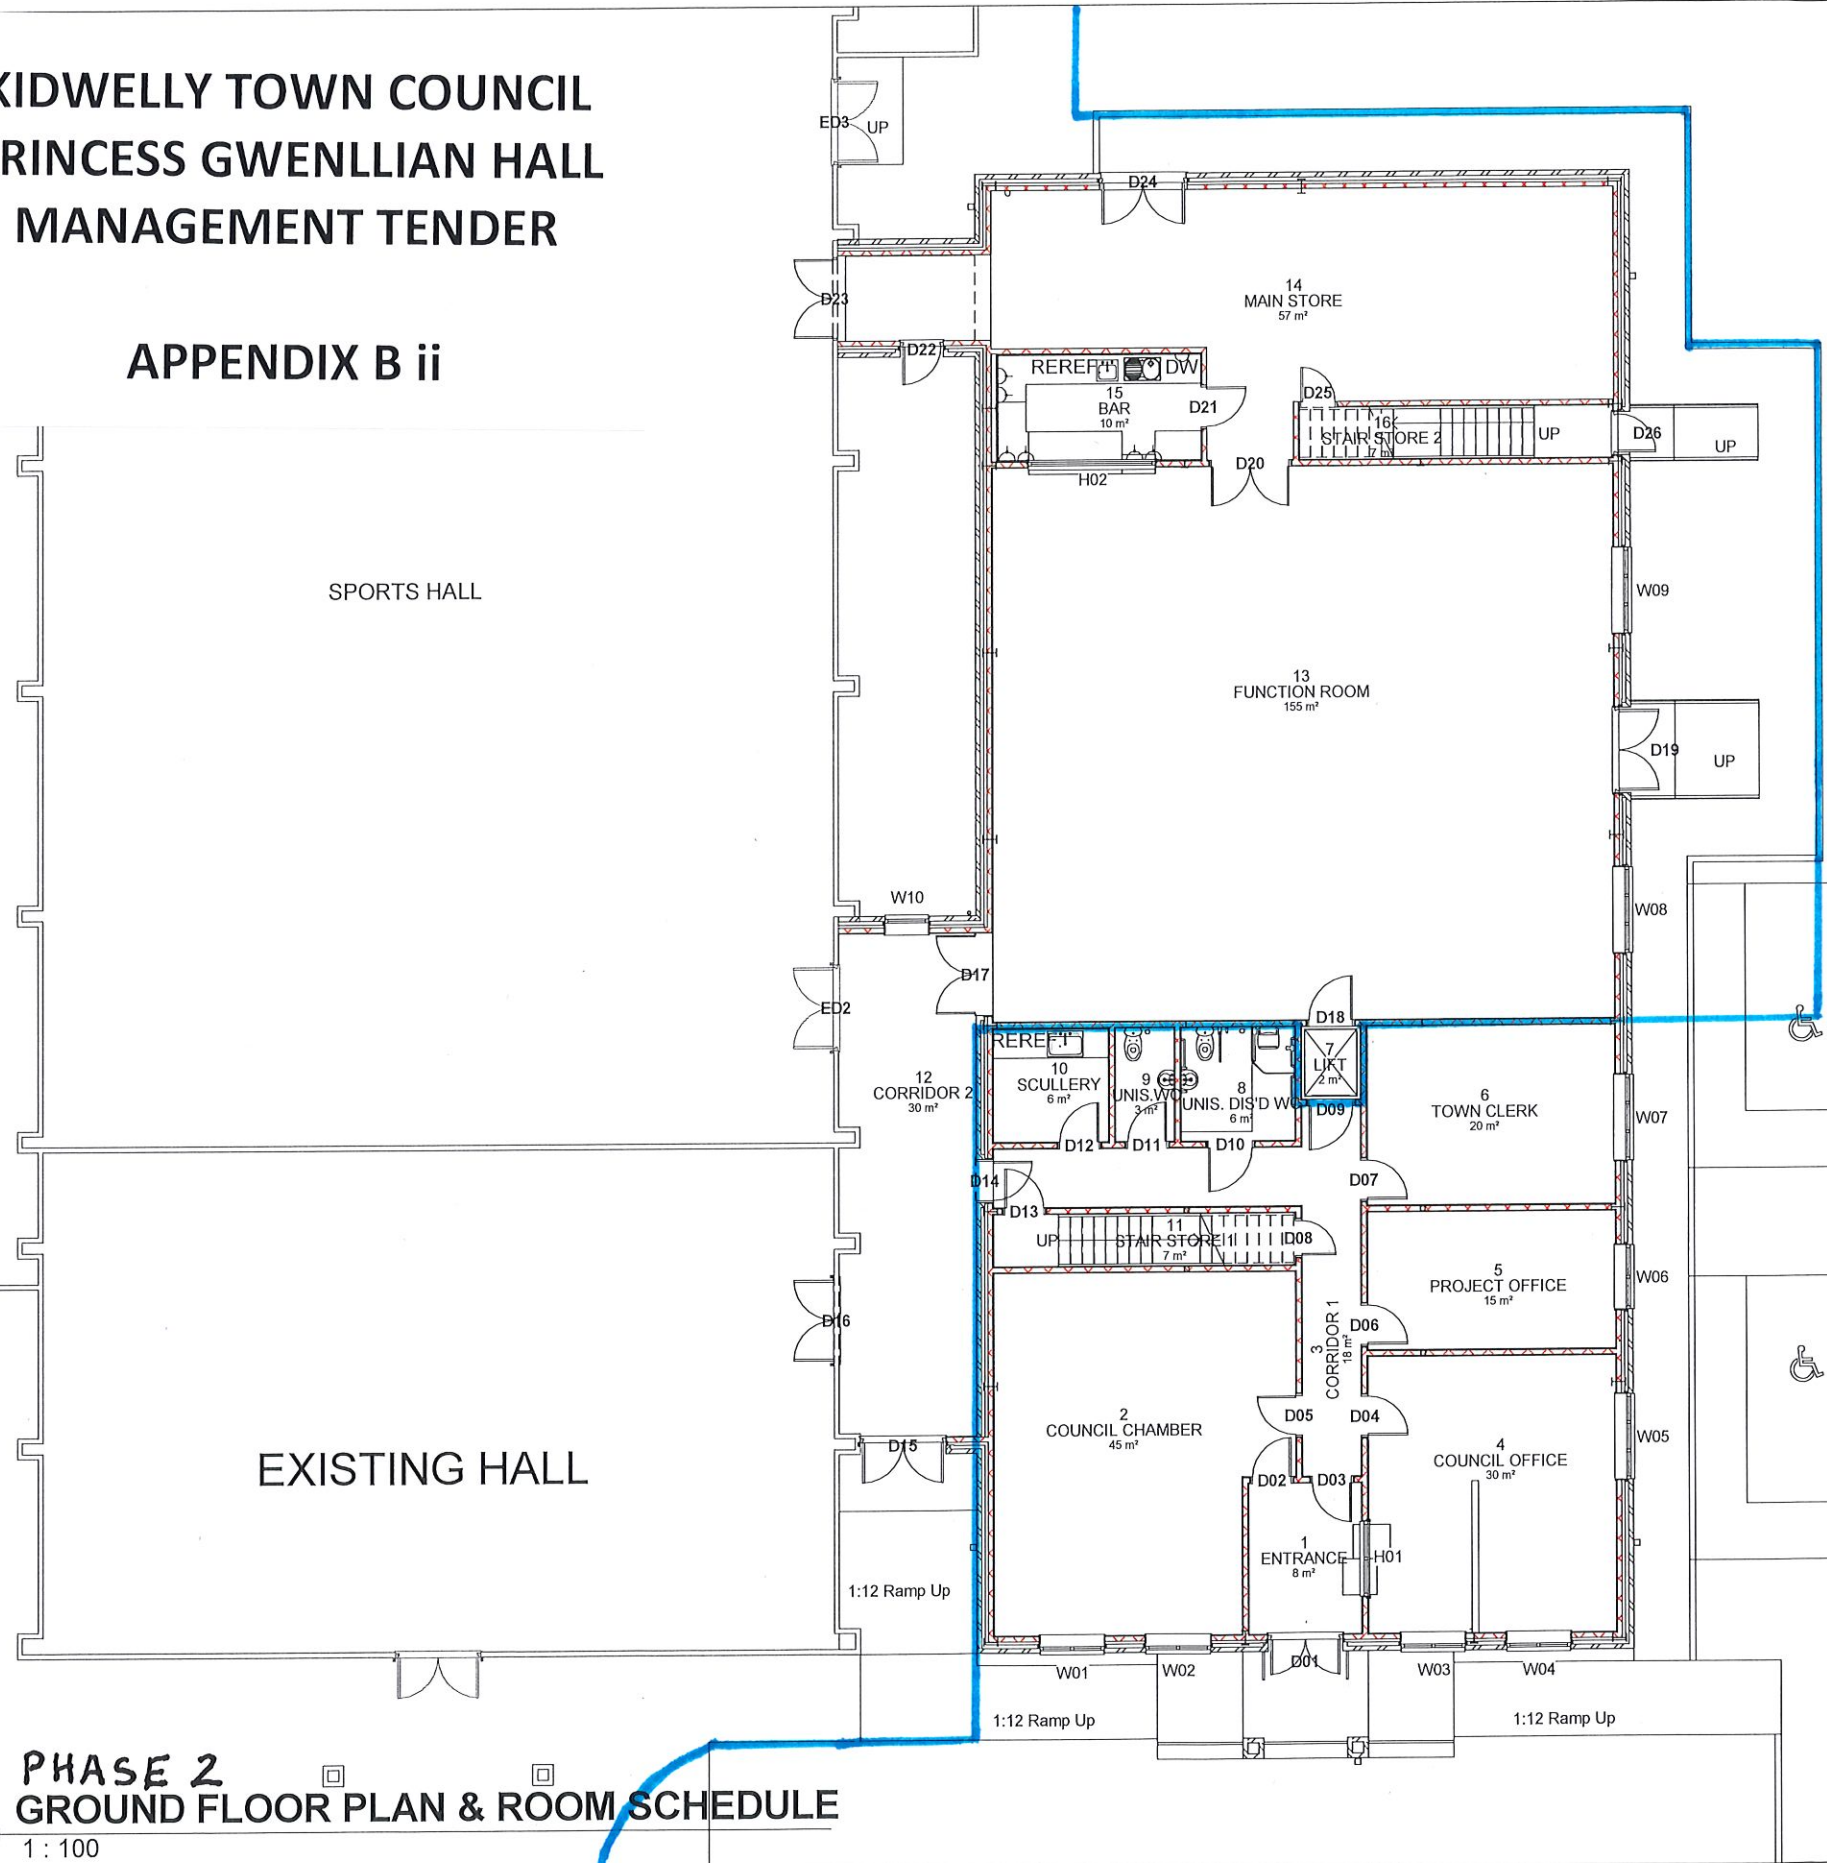

KIDWELLY TOWN COUNCIL
PRINCESS GWENLLIAN HALL
MANAGEMENT TENDER

APPENDIX B ii

1 PHASE 2
GROUND FLOOR PLAN & ROOM SCHEDULE
1 : 100

BLUE LINES INDICATE
AREAS INCLUDED IN
THIS TENDER

2 PHASE 2
FIRST FLOOR PLAN, DOOR & WINDOW SCHEDULES
1 : 100