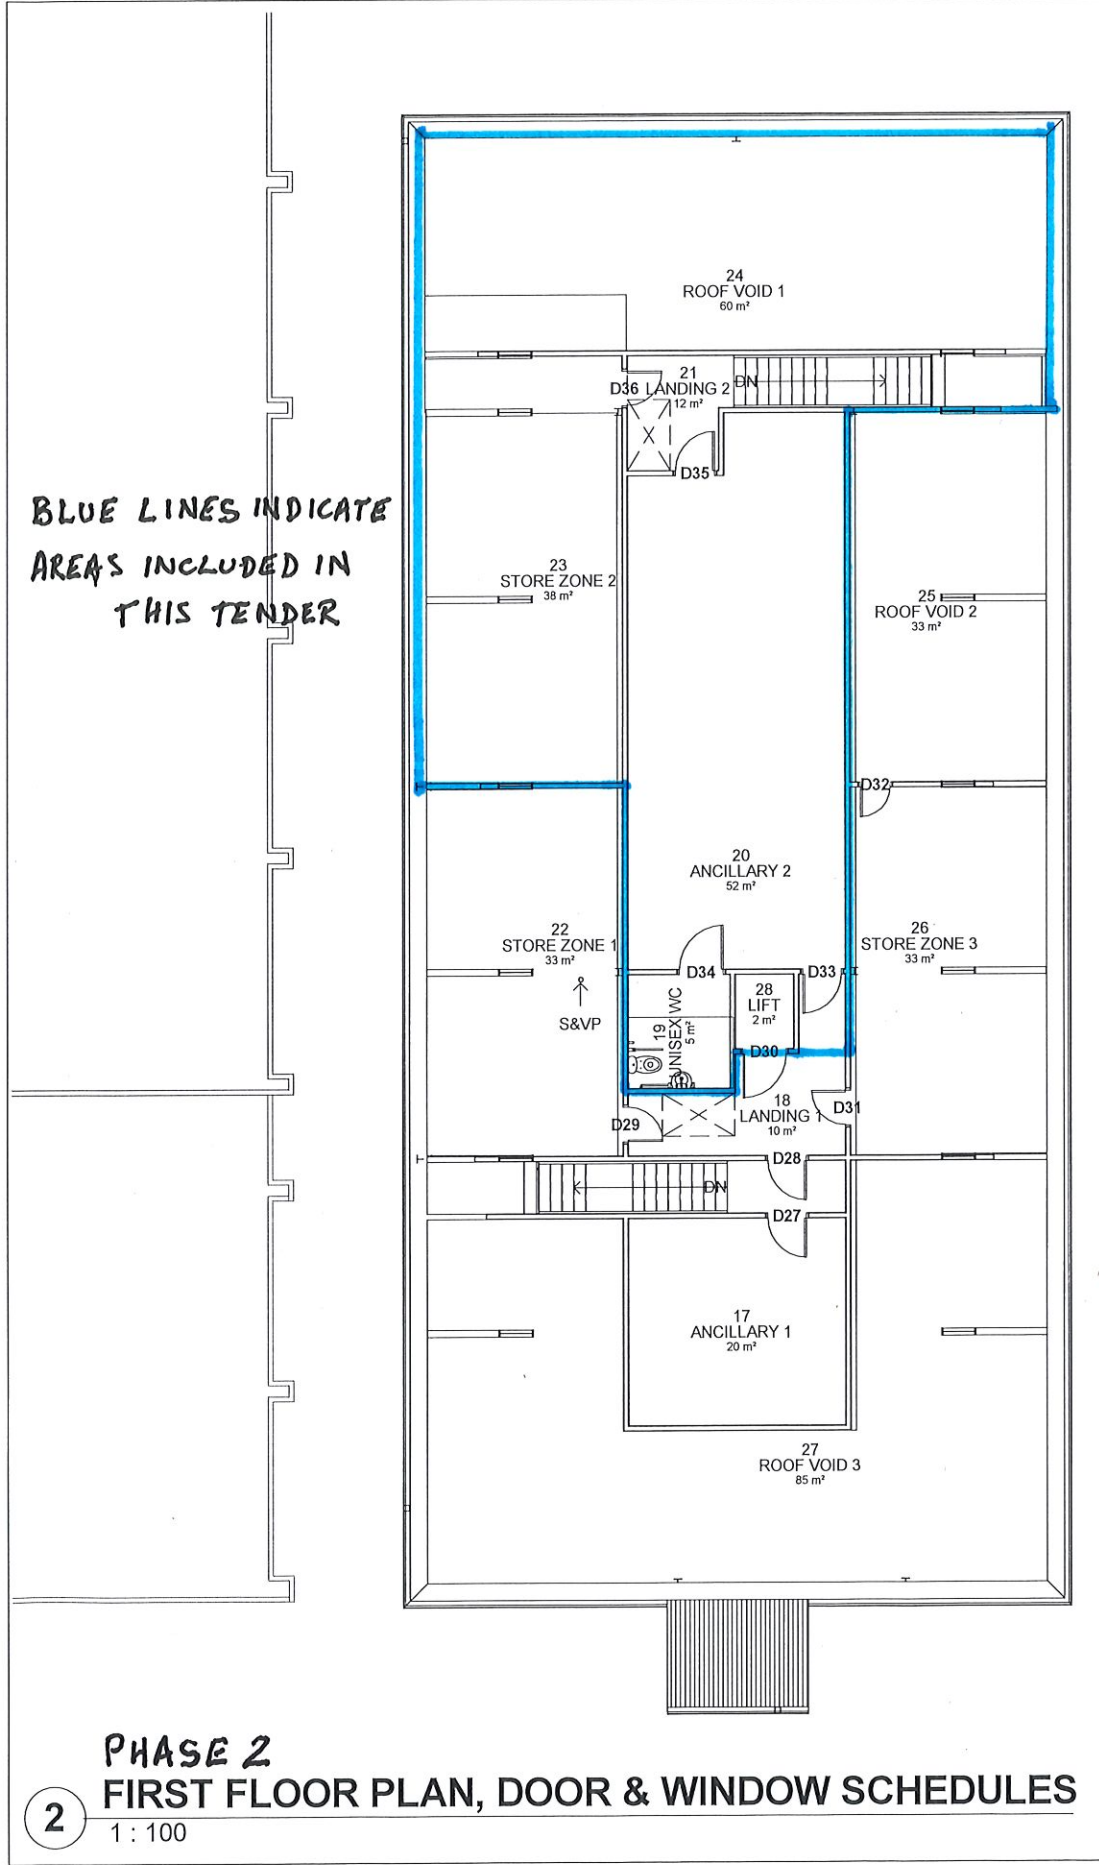

KIDWELLY TOWN COUNCIL
PRINCESS GWENLLIAN HALL
MANAGEMENT TENDER

APPENDIX B ii

1 PHASE 2
GROUND FLOOR PLAN & ROOM SCHEDULE
1 : 100

BLUE LINES INDICATE
AREAS INCLUDED IN
THIS TENDER

2 PHASE 2
FIRST FLOOR PLAN, DOOR & WINDOW SCHEDULES
1 : 100