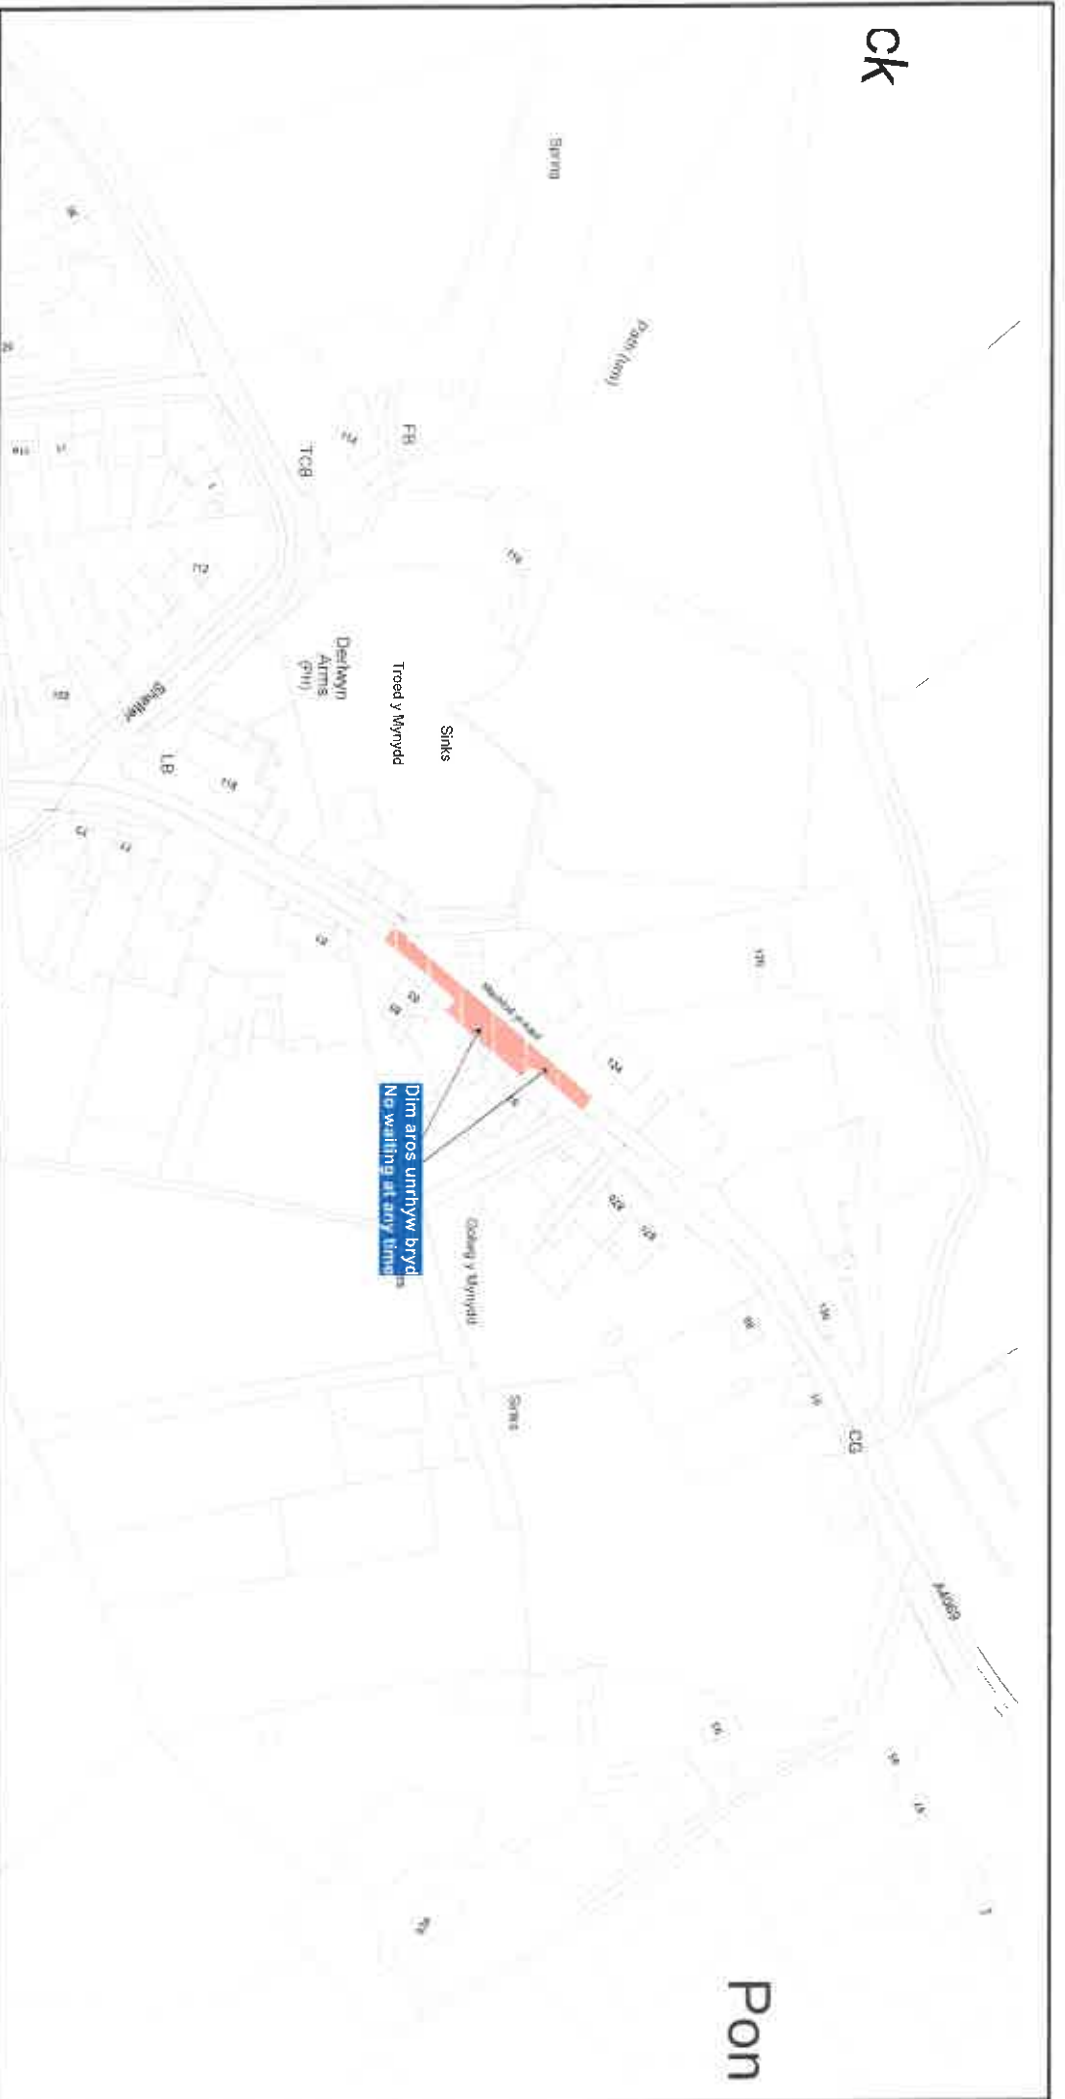

ck

Pon

Cyngor Sir Gâr
Carmarthenshire County Council

Cyngor Sir Gâr
Carmarthenshire County Council
Parc Myrddin,
Maun Dew / Richmond Terrace,
Caerfyrddin / Carmarthen
SA31 1HQ

Cyf. Teil / Tile ref.	EAT158
Statws / Status	ARFAETHEDIG PROPOSED
Rhif adolygiad / Revision no.	0
Graddfâ / Scale	1 : 1250

CYFEIRIADAU TEILS CYFAGOS
ADJACENT TILE REFERENCES

GORCHYMYN / ORDER:
Gorchymyn Cydgynerthu Sir Gaerfyrddin (Ac eithro Caerfyrddin, Llanelli a Rhydaman) (Cyfyngu ar aros a manai parcio ar y stryd) (Armywiad Rhif 39) 2022

The County of Carmarthenshire (With the exception of Carmarthen, Llanelli and Ammanford)) (Waiting Restriction and Street Parking Places) Consolidation (Variation No.39) Order 2022

Dim aros unrhyw bryd/no waiting at any time

Allwedd i'r mathau o gyfyngiadau a ddangosir i Key to restriction types displayed

(c) Hawffraint y Goron a hawliau cofrestru © 2021 Arlofwyr Ordnans 1:100023377 / (G) Crown copyright and database rights 2021 Ordnance Survey 100023377